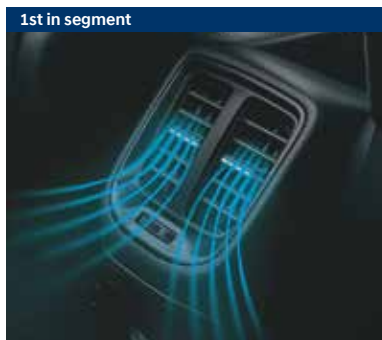

1st in segment

1st in segment

Rear AC vents