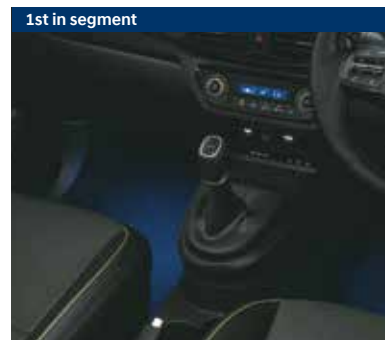

1st in segment

Footwell lighting