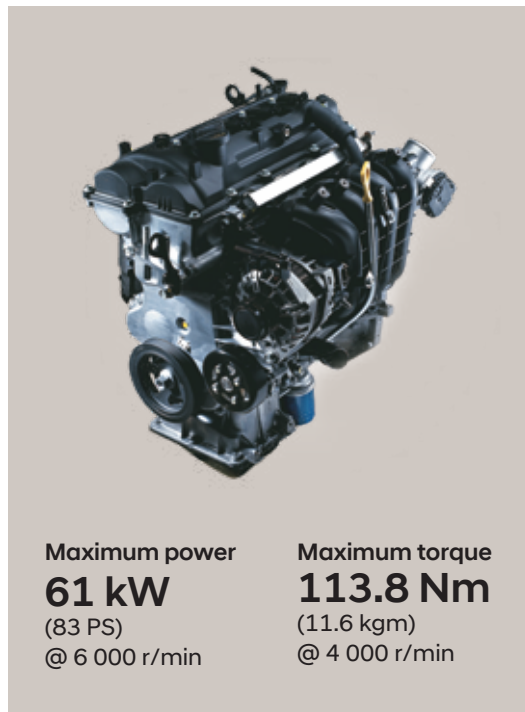

Technical specifications

Items	1.2i Kappa petrol	1.2i Bi-fuel (petrol with CNG)
Dimensions		
Overall length (mm)	3 815	
Overall width (mm)	1 710	
Overall height (mm)	1 631 ⁹⁶	
Wheelbase (mm)	2 450	
Fuel tank capacity (l)	37	Petrol: 37 CNG: 60 (Water equivalent)
Engine		
Fuel type	Petrol	Petrol + CNG
Cylinder	4 Cylinder	
Displacement (cm ³)	1 197	
Max. power	61 kW (83 PS) @ 6 000 r/min	50.5 kW (69 PS) @ 6 000 r/min
Max. torque	113.8 Nm (11.6 kgm) @ 4 000 r/min	95.2 Nm (9.7 kgm) @ 4 000 r/min
Transmission		
Type	5-speed manual / Smart auto AMT	5-speed manual
Suspension		
Front	McPherson strut	
Rear	Coupled torsion beam axle	
Shock absorber	Gas type	
Brakes		
Front	Disc	
Rear	Drum	
Tyre		
Size	165/70 R14 (D = 354.8 mm) Steel (EX/EX(O))	
	165/70 R14 (D = 354.8 mm) Full wheel cover (S/S(O))	
	175/65 R15 (D = 380.2 mm) Dual tone styled steel wheel (SX MT & AMT)	
Spare tyre	175/65 R15 (D = 380.2 mm) Diamond cut alloy (SX DT, SX(O), SX(O) Connect)	
	165/70 R14 (D = 354.8 mm) Steel (All trims)	
@ with roof rails		
Dimensions		
unit: mm		
		
		

Maximum power
61 kW
(83 PS)
@ 6 000 r/min

Maximum torque
113.8 Nm
(11.6 kgm)
@ 4 000 r/min

1.2 | Kappa petrol

Automated manual transmission (AMT)

Manual transmission (MT)

Paddle shifters

Cruise control

Shades made for outside.